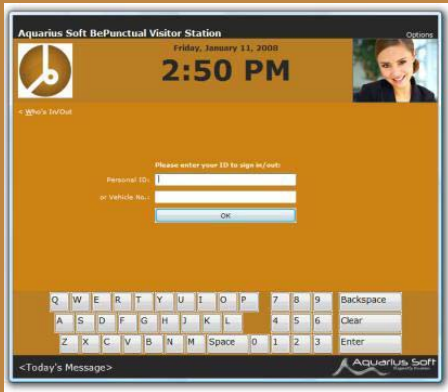

Make First Impressions Count

- Easy to Setup
- Easy to Use
- Elegantly Designed
- Comprehensive
- Flexible
- Time Saving
- Secure

Easily design your own visitor passes. Professionally designed templates provided.

Flexible

Visitor can sign in using their identity card, driving license or vehicle number if required. One or more visitor sign in station can be deployed. Visitor Sign In software can be remotely configurable at the BePunctual Server Software.