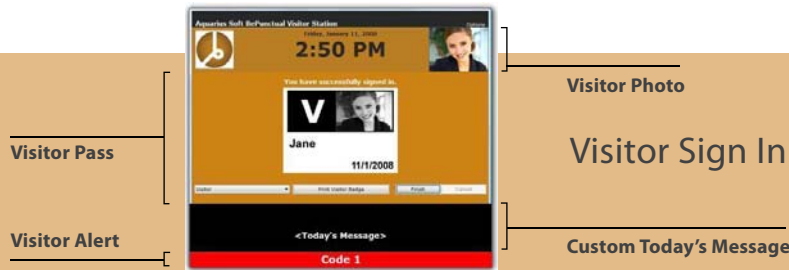

Visitor Pass Printer

To print professional visitor passes. Include software to let you design your own visitor pass. No print cartridge required.