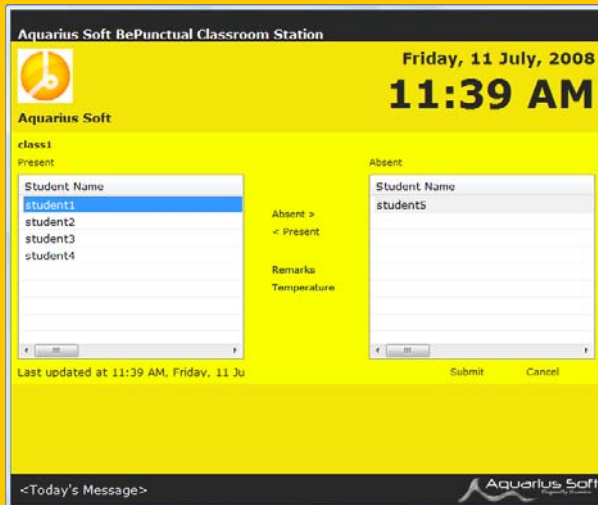

Easy & Efficient Class Attendance Marking & Tracking

Download free trial at...
<http://www.bepunctual.com>