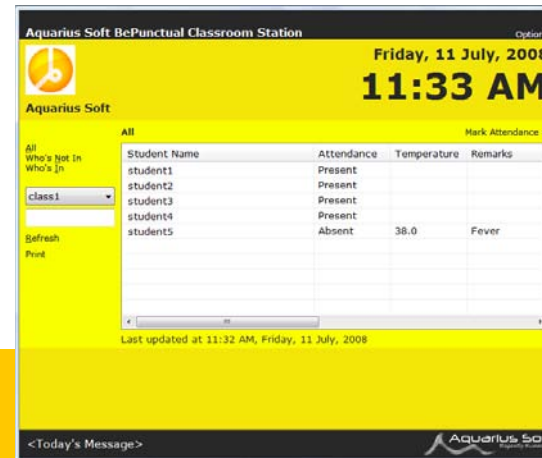

# Easy & Efficient Class Attendance Marking & Tracking

Download free trial at...  
<http://www.bepunctual.com>

## Benefits & Features

- Mark class attendance quickly
- More time for lessons
- No more class attendance sheets
- No need to manually submit class attendance
- Instantly checks student attendance
- Auto-class attendance report generation
- Add student attendance remarks
- Support student temperature recording
- Office can broadcast messages to classes
- Customizable user interface
- Remotely configurable
- Integrated teachers & visitors attendance tracking