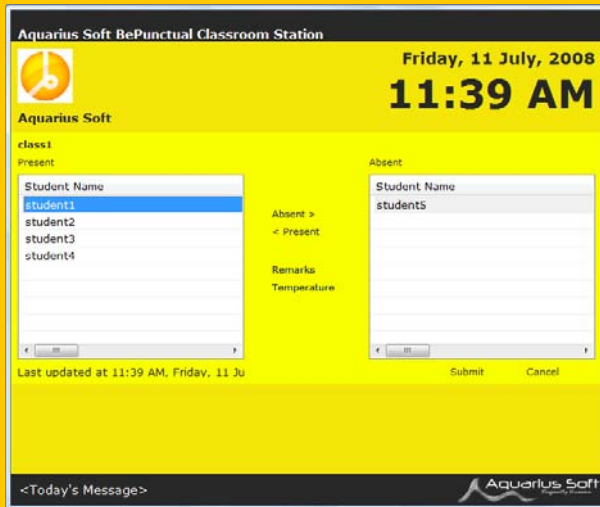

# Easy & Efficient Class Attendance Marking & Tracking

Download free trial at...  
<http://www.bepunctual.com>

## Benefits & Features

- Mark class attendance quickly
- More time for lessons
- No more class attendance sheets
- No need to manually submit class attendance
- Instantly checks student attendance
- Auto-class attendance report generation
- Add student attendance remarks
- Support student temperature recording
- Office can broadcast messages to classes
- Customizable user interface
- Remotely configurable
- Integrated teachers & visitors attendance tracking