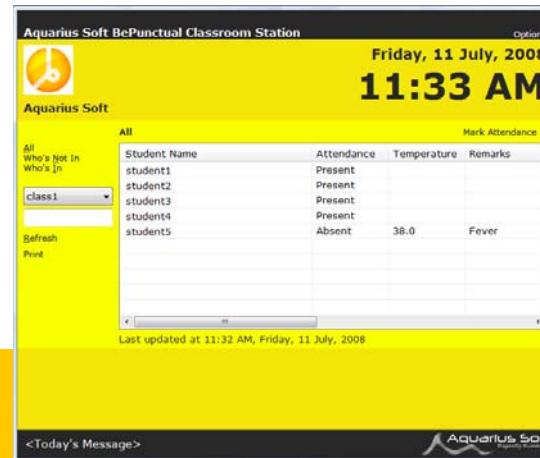

# Easy & Efficient Class Attendance Marking & Tracking

Download free trial at...  
<http://www.bepunctual.com>

## Benefits & Features

- Mark class attendance quickly
- More time for lessons
- No more class attendance sheets
- No need to manually submit class attendance
- Instantly checks student attendance
- Auto-class attendance report generation
- Add student attendance remarks
- Support student temperature recording
- Office can broadcast messages to classes
- Customizable user interface
- Remotely configurable
- Integrated teachers & visitors attendance tracking